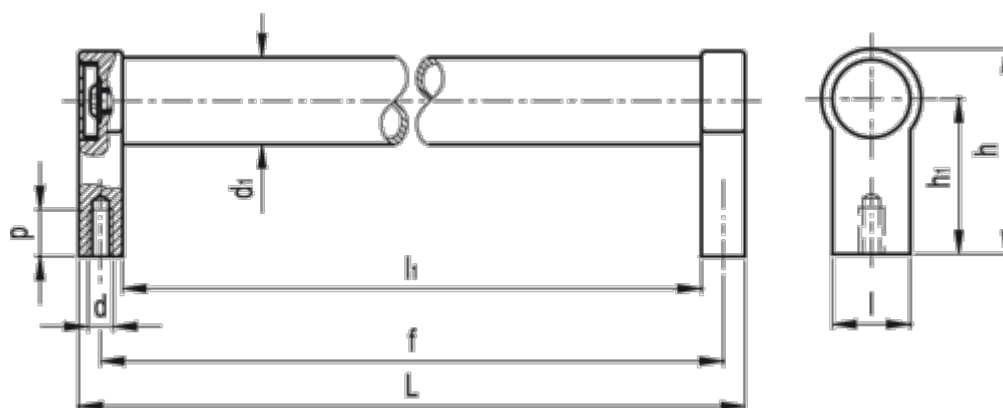

# Data Sheet

Article number: 20568280400

Description: E+G Tubular handle GN333.1-28-400-A-SW  
A Mounting from back

## Measures

$d = M8$

$d1 = 28$

$f = 400$

$h = 66$

$h1 = 50$

$L = 414$

$l1 = 386$